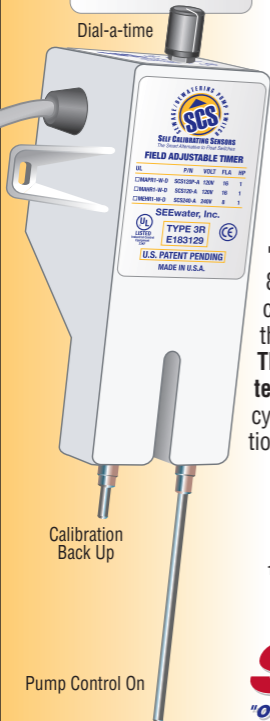

**SCS**  
FIELD  
ADJUSTABLE  
TIMER

Dial-a-time

Calibration  
Back Up

Pump Control On

# SCS<sup>®</sup> Dial-a-time Pump Control

The Reliable Choice  
for use in Dewatering and  
Sewage Applications

The SCS Time Adjustable Pump Control allows the end user to dial-a-time to the desired "on" and "off" pumping range; the built in 8-position dial has eight pump down choices from seconds to minutes to suit the needs and size of the application. **The SCS switch replaces conventional tethered float switches;** it reduces pump cycling, works well in confined applications, and prevents false actuations.